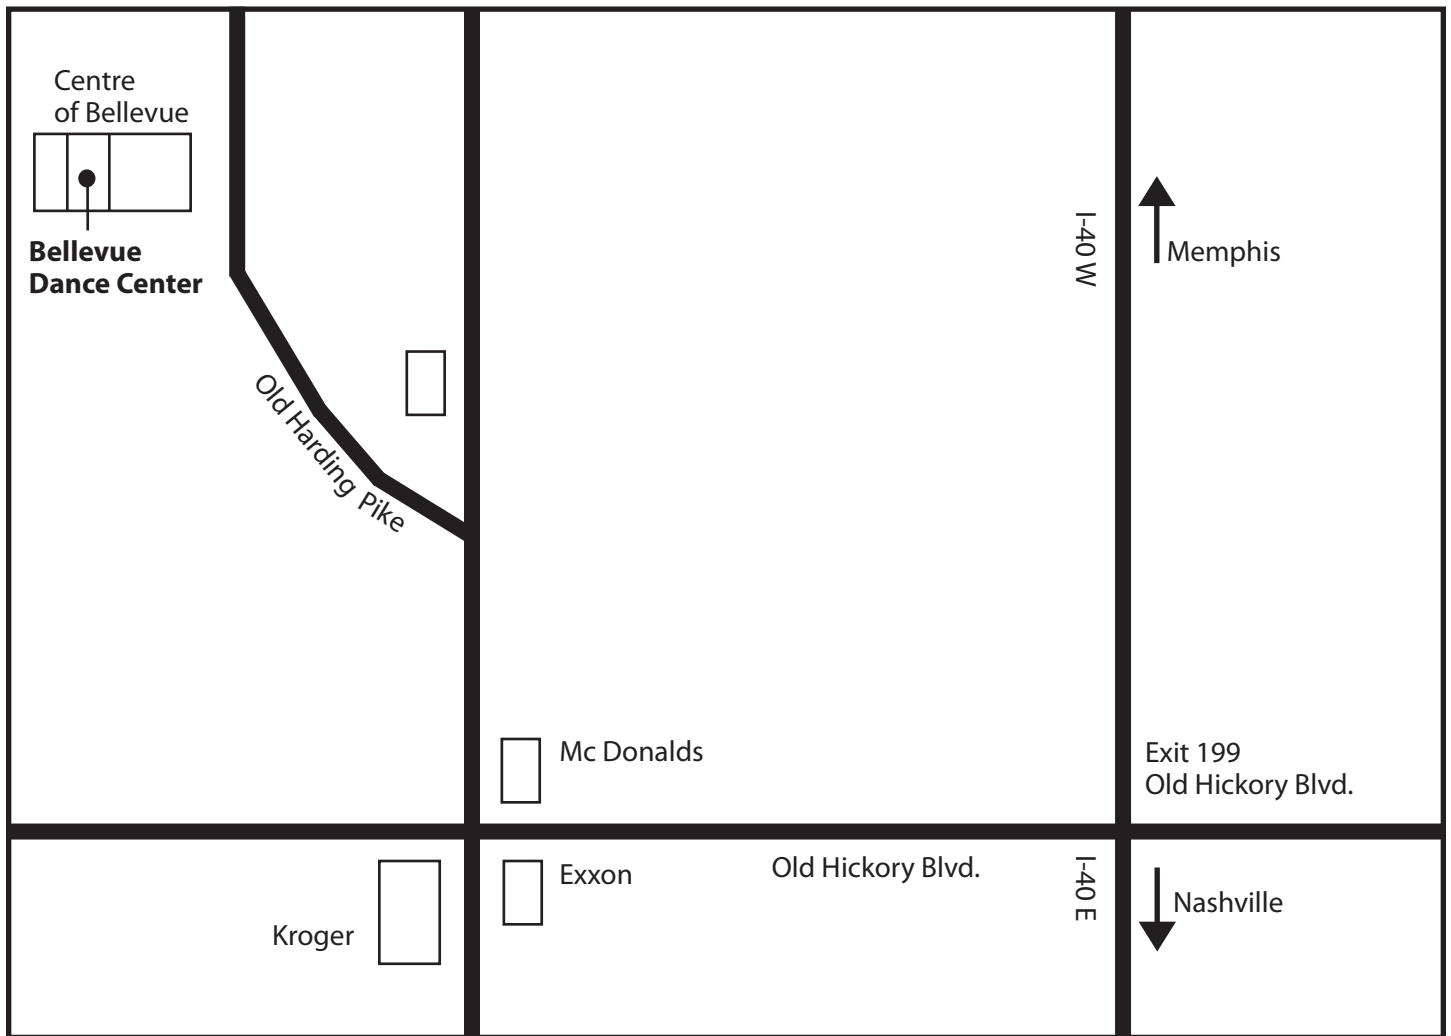

Lynnette Cole (TN)  
Miss USA 2000

And, many more!

From Chattanooga  
 I - 24 West to Nashville  
 I - 440 West to Memphis  
 I - 40 West Memphis  
 then follow map

From Memphis  
 I - 40 East to Nashville  
 Take Exit 199, Old Hickory Blvd.  
 then follow map